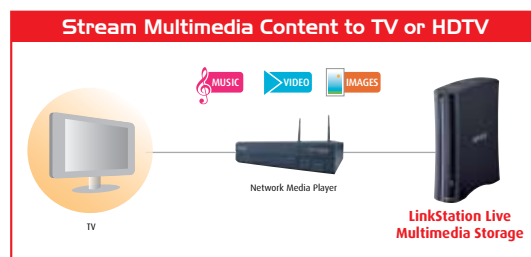

LinkStation™ Live

Dependable, near-silent and easy to install. Seamlessly store and share your music, photos and videos with the LinkStation Live. Stream your favorite music and videos directly from the LinkStation Live to a PC, Mac, or DLNA media player. Access and share your multimedia collections from anywhere at anytime using Web Access. The friendly LinkStation Live makes sharing simple. Available in 500GB, 640GB and 1.0TB.

Key Specifications

- Web Access - access your digital library from anywhere with PC, MAC or iPhone
- In-Built Media Server connects to DLNA compatible digital entertainment devices
- One touch transfer of media files from digital camera/camcorder with Direct Copy feature
- In-Built BitTorrent Client
- Support Apple Time Machine
- The eco-friendly power savings mode cuts cost and powers down the LinkStation based on the power state of your PC
- iTunes automatically makes the LinkStation available as a content source in your iTunes software
- In-Built FTP and Print servers

Simply Access or Share Any File, Anywhere, Anytime on Any Computer with Web Access